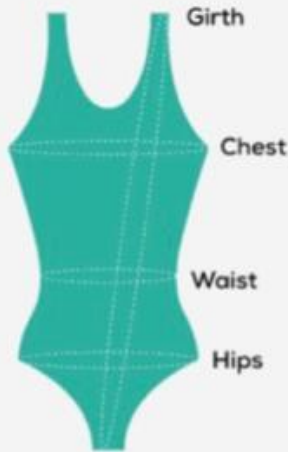

LEOTARD SIZING CHART

CHILD LEOTARD SIZING

Size	Bust	Waist	Hips	Girth
2-4	18-20	17-18	20-22	34-36
4-6	20-22	18-19	22-24	36-39
6x-7	22-25	19-20	24-26	39-42
8-10	25-28	20-21	26-28	42-45
12-14	28-31	21-22	28-30	45-48
Y-Jr.	31-32	22-24	30-32	48-52