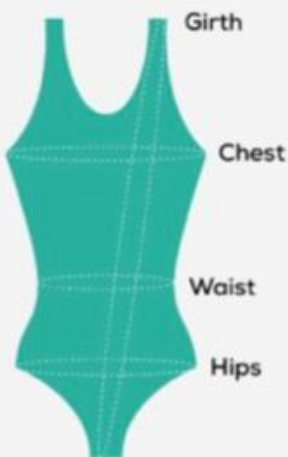

ADULT LEOTARD SIZING

Size	Bust	Waist	Hips	Girth
Petite	30-31	22-24	30-32	53-55
Small	31-34	24-26	32-34	55-57
Medium	34-37	26-28	34-37	57-61
Large	37-40	28-30	37-40	61-64
X-Large	40-43	30-32	40-43	64-66