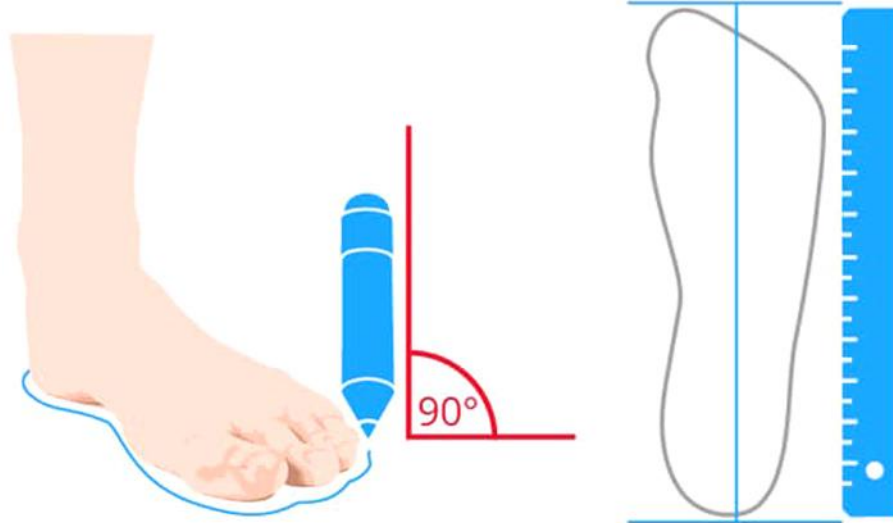

SD 16 Canvas: Light Pink: ₹2550/-

SD 16 Canvas: Sand/Nude: ₹2550/-

BAE 14 Leather: Ballet Pink: ₹3000/-

Hyper Flex: Light Pink: ₹2750/-

Send your foot length in CMS (Longest toe to heel)